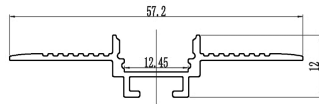

*Anbefalt LED Strip / Recommended LED strip

3234698/3220212

*3234680 / 3222240

Aluminiumsprofil for innsparkling 2m 5712/Aluminum profile recessed for plastering 2m 5712

Inkludert 2stk endelokk / Include 2pcs end cap