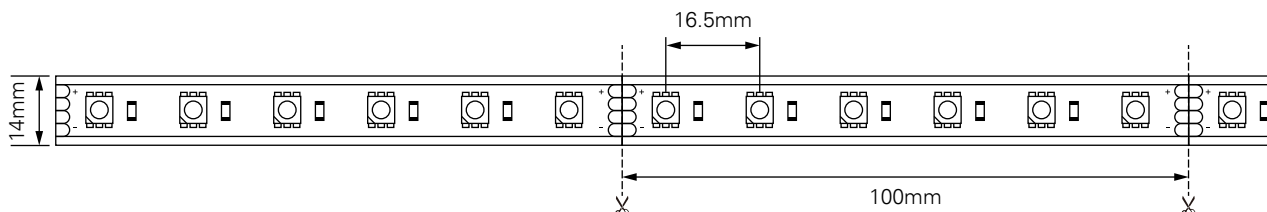

LED STRIP 24V 5m RGBW IP65

Art nr.: 3234683

namron

Spenning:	24V	Voltage:	24V
Effekt:	16,32 W/m	Power:	16.32 W/m
Antall LED pr meter:	60	Total LED per meter:	60
Lysstyrke:	542lm/m	Lumen:	542lm/m
Tetthetsgrad:	IP65	IP:	IP65
CRI:	80	CRI:	80
Fargetemperatur:	RGBW	Color temperature:	RGBW
Lysspredning:	120°	Beam angle:	120°
Kuttlengde:	100mm	Cut length:	100mm
Maks. lengde:	6m	Max. length:	6m
Levetid:	50.000timer L80	Lifetime:	50,000hours L80

LED Strip 24V 5m / LED Strip 24V 5m

Art nr.: 3234683