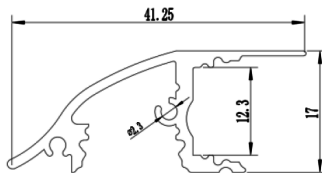

3220213

*3234680/3234681/3234682/3222240/

3222241/3222242

Aluminiumsprofil vegg 2m 4217/ Aluminium profile wall 2m 4217

Inkludert 2stk endelokk/ Include 2pcs end cap