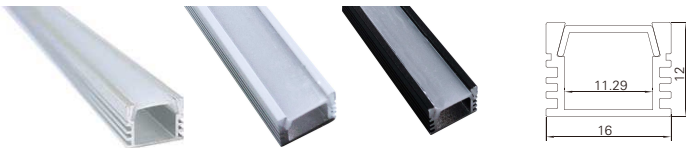

*Anbefalt LED Strip / Recommended LED strip

3234685/3220204/3220205

*3234680/3234681/3234682/

3234583/3222240/3222241/3222242/

Aluminiumsprofil med opal avdekning utenpåliggende 2m 2114 / Aluminum profile with opal cover surface mounted 2m 2114
Inkludert 2stk endelokk & 4 stk stål fester / Include 2pcs end cap & 4pcs steel clip

3234686/3220206/3220207

*3234680/3234682/3222240/

3222241

Aluminiumsprofil med opal avdekning utenpåliggende 2m 1612 / Aluminum profile with opal cover surface mounted 2m 1612
Inkludert 2stk endelokk & 4 stk stål fester / Include 2pcs end cap & 4pcs steel clip

3234687/3220208/3220209

*3234680/3234681/3234682/3222240/

3222241/3222242

Aluminiumsprofil med opal avdekning utenpåliggende 2m 1714 / Aluminum profile with opal cover surface mounted 2m 1714
Inkludert 2stk endelokk & 4 stk plast fester / Include 2pcs end cap & 4pcs plastic clip

3234688

*3234680/3222240/

3222241

Aluminiumsprofil med opal avdekning hjørne 2m 1919 / Aluminum profile with opal cover corner 2m 1919
Inkludert 2stk endelokk / 4 stk stål fester / Include 2pcs end cap & 4pcs steel clip

3220210

*3234680/3222240/3222241

Aluminiumsprofil hjørne 2m 1616 / Aluminium profile corner 2m 1616
Inkludert 2stk endelokk & 2stk plast fester / Include 2pcs end cap / 2pcs plastic clip

3234689/3220211

*3234680/3234681/3234682/3222240/

3222241/3222242

Aluminiumsprofil med opal avdekning innfelt 2m 2811 / Aluminum profile with opal cover recessed 2m 2811
Inkludert 2stk endelokk / Include 2pcs end cap