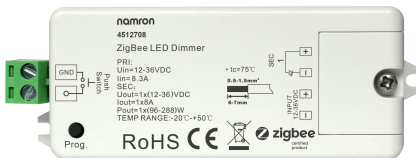

4512708

*3222240/3222241/3222242/ 3234680/3234682

Zigbee 1 kanal LED kontrollør / Zigbee 1 channel LED controller